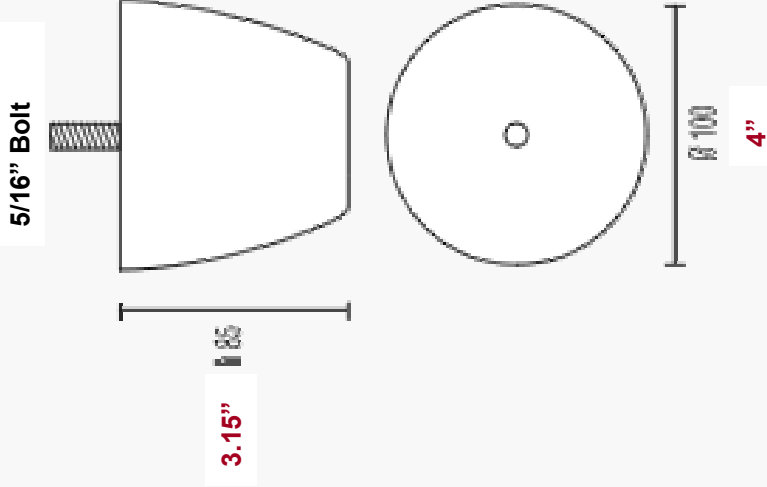

294 ROTABLE

LEGEND

80 = measurement in millimeters

4" = measurement in inches

PART #	MATERIAL	FINISH	HEIGHT	PACK SIZE
20P99294085	PLASTIC	MATTE BLACK	3.15" (80mm)	100PCS