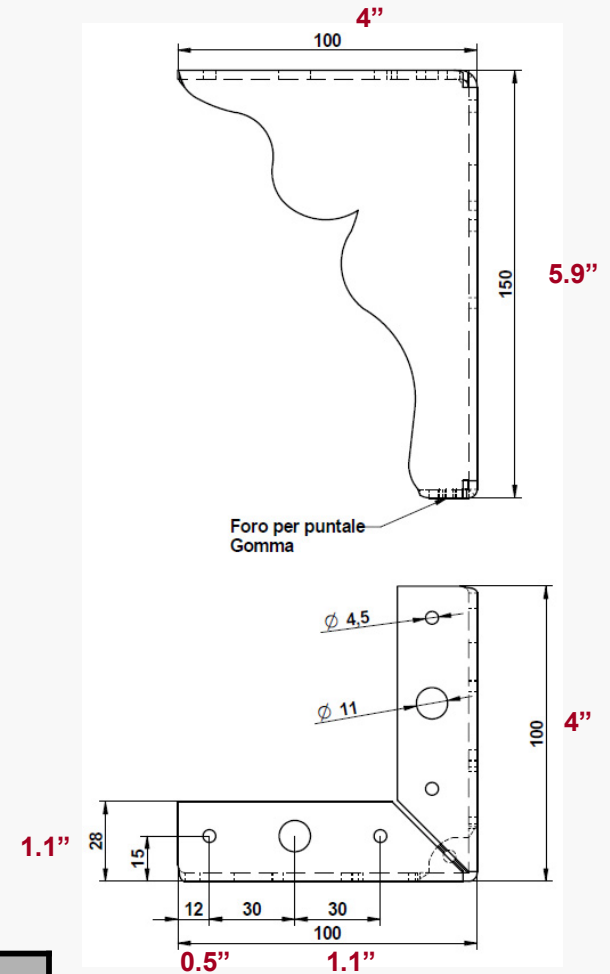

CRISTICE

PART #	MATERIAL	FINISH	HEIGHT	PACK SIZE
20FCRIC150	METAL	CHROME	5.9" (150MM)	48PCS

LEGEND

80 = measurement in millimeters

4" = measurement in inches