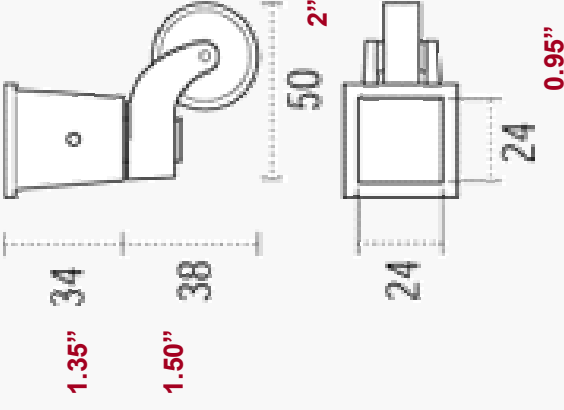

# RQ

PART #	MATERIAL	FINISH	HEIGHT	PACK SIZE
20RRQ	BRASS	BRASS	2.85" (72mm)	100PCS
* 20RRAQ	BRASS	SILVER	2.85" (72mm)	100PCS
* 20RRCQ	BRASS	DARK GREY	2.85" (72mm)	100PCS
* 20RRBQ	BRASS	BRONZE	2.85" (72mm)	100PCS

\* Min order quantity required

**LEGEND**

80 = measurement in millimeters

4" = measurement in inches