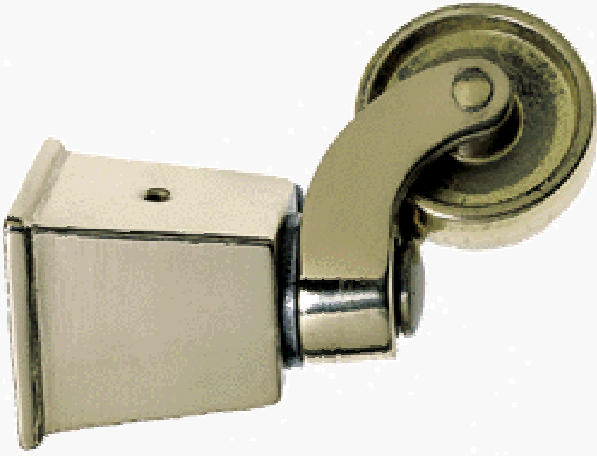

# RQ

PART #	MATERIAL	FINISH	HEIGHT	PACK SIZE
20RRQ	BRASS	BRASS	2.85" (72mm)	100PCS
* 20RRAQ	BRASS	SILVER	2.85" (72mm)	100PCS
* 20RRCQ	BRASS	DARK GREY	2.85" (72mm)	100PCS
* 20RRBQ	BRASS	BRONZE	2.85" (72mm)	100PCS

\* Min order quantity required

**LEGEND**

80 = measurement in millimeters

4" = measurement in inches