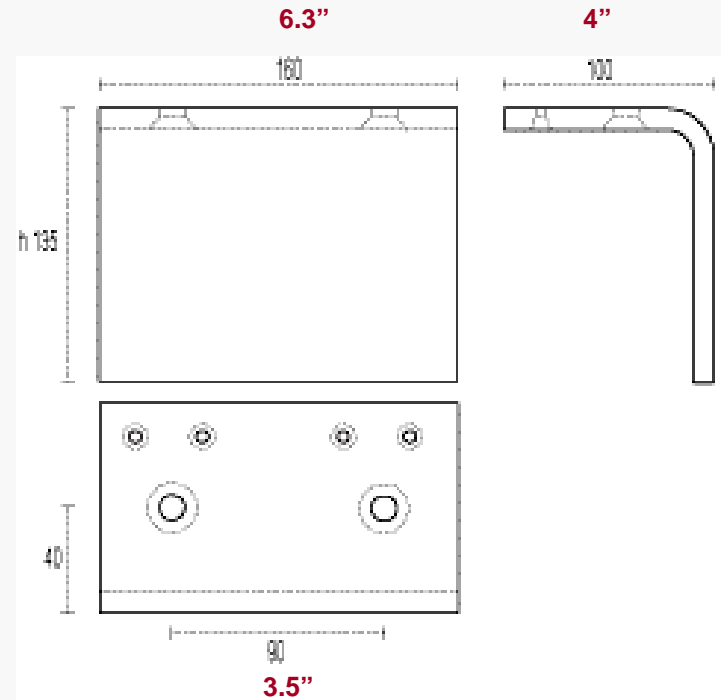

16010 SPIGOLO

5.1"

1.6"

PART #	MATERIAL	FINISH	HEIGHT	PACK SIZE
20A16010L135S	ALUMINUM	POLISH	5.1" (135mm)	24PCS

LEGEND

80 = measurement in millimeters

4" = measurement in inches