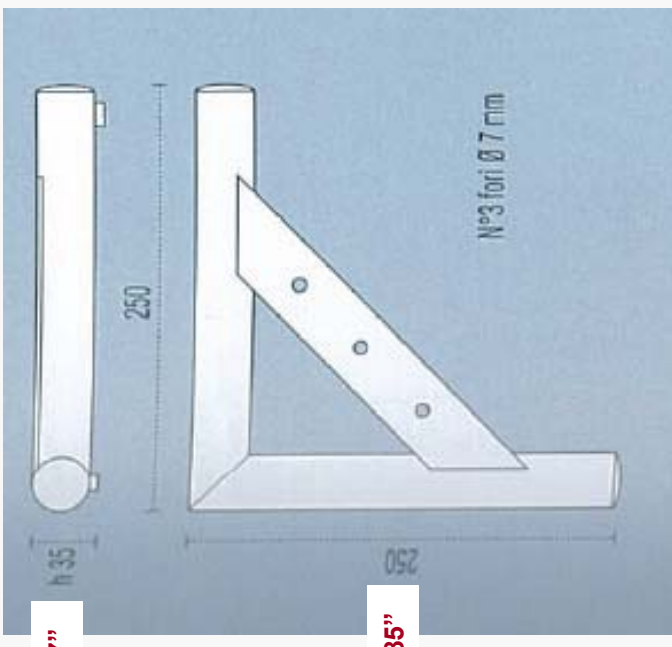

AGATA

1.37"

9.85"

PART #	MATERIAL	FINISH	HEIGHT	PACK SIZE
20FAGA250Z	IRON	CHROME	1.37" (35mm)	48PCS

LEGEND

80 = measurement in millimeters

4" = measurement in inches