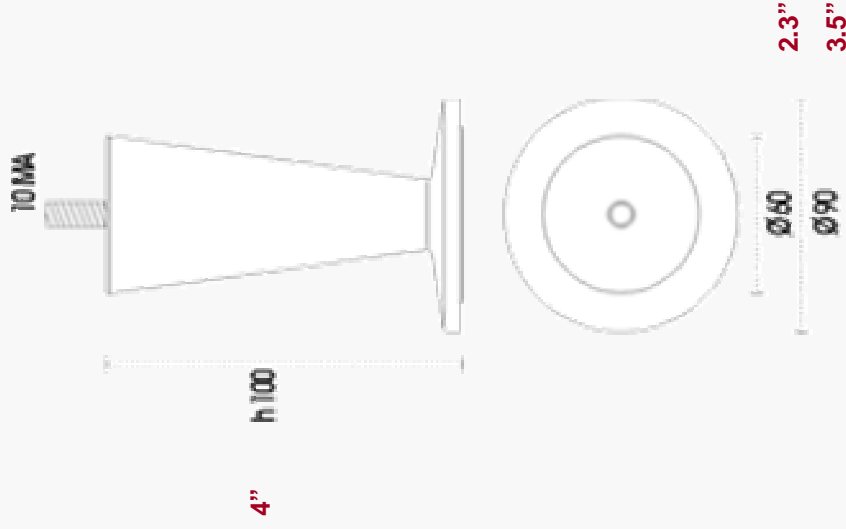

HSF

LEGEND

80 = measurement in millimeters

4" = measurement in inches

| PART # | MATERIAL | FINISH | HEIGHT | PACK SIZE |
|-------------|----------|--------|--------------|-----------|
| 20AHSFL130S | ALUMINUM | POLISH | 5.1" (130mm) | 48PCS |
| 20AHSFO130S | ALUMINUM | MATTE | 5.1" (130mm) | 48PCS |