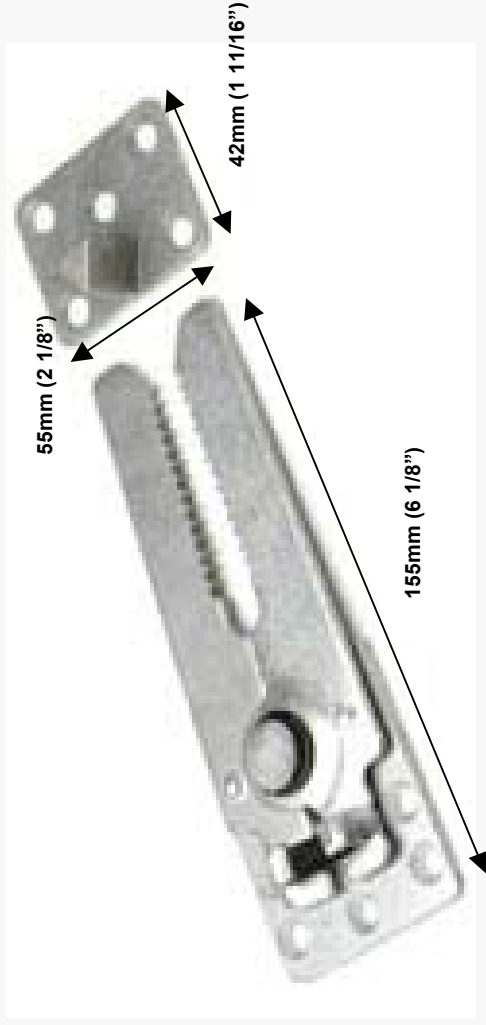

“ALLIGATOR” CONNECTOR

Sectional Connector

| PART # | MATERIAL | DESCRIPTION | PACK SIZE |
|-----------|----------|--|-----------|
| 09116120S | METAL | Metal Junction with Plate (155mm x 55mm, 6 1/8" x 2 1/8") | 50 sets |