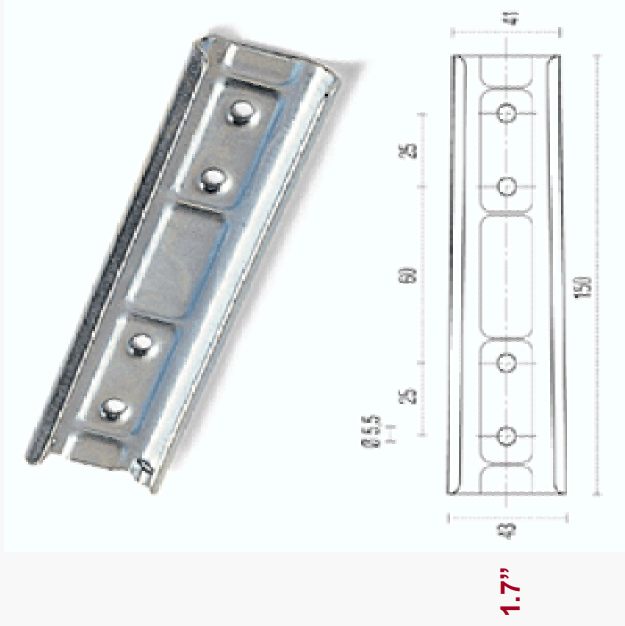

“IRON MF” CONNECTOR

09120F

09120M

Sectional Connector

PART #	MATERIAL	DESCRIPTION	LENGTH	PACK SIZE
09120F	METAL	Metal Plate Junction	5.9" (150mm)	150PCS
09120M	METAL	Metal Plate Junction	5.9" (150mm)	150PCS

LEGEND

80 = measurement in millimeters

4" = measurement in inches