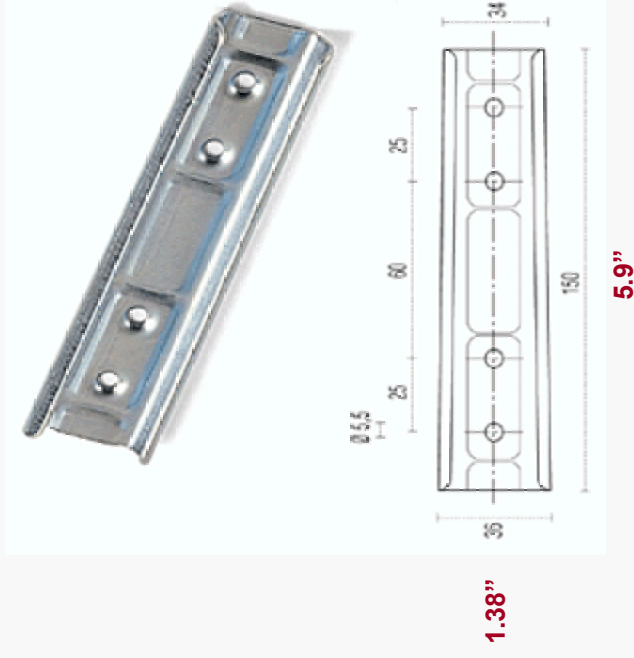

“IRON MF” CONNECTOR

09120F

09120M

Sectional Connector

PART #	MATERIAL	DESCRIPTION	LENGTH	PACK SIZE
09120F	METAL	Metal Plate Junction	5.9" (150mm)	150PCS
09120M	METAL	Metal Plate Junction	5.9" (150mm)	150PCS

LEGEND

80 = measurement in millimeters

4" = measurement in inches