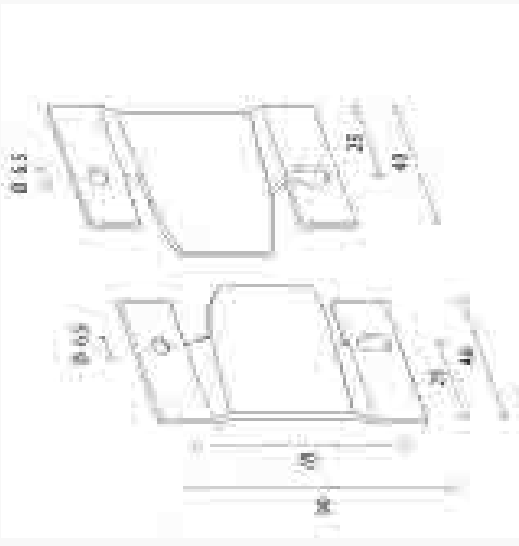

# “IRON HOOK” CONNECTOR

*Sectional Connector*

PART #	MATERIAL	DESCRIPTION	PACK SIZE
0911675FS	METAL	Iron hook	300 pairs