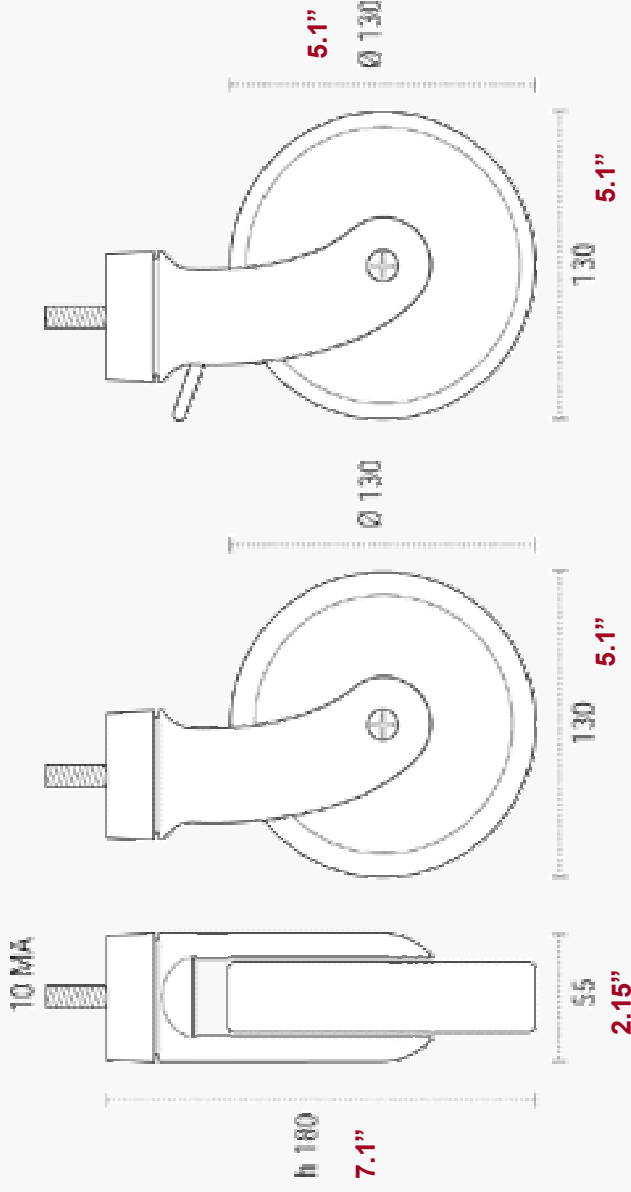

RSA 18 PIVOT

LEGEND

80 = measurement in millimeters

4" = measurement in inches

Note: please call to discuss options & for correct part numbers

PART #	MATERIAL	HEIGHT	FINISH OPTIONS	BRAKE	ATTACHMENT	MAX LOAD	PACK SIZE
20RSA18xxxxx	PLASTIC	7.1" (180mm)	CHERRY BEECH NUT BROWN CHROME BLACK SILVER LACQUER	Available with or without brake	BOLT or PLATE	130KG	48PCS