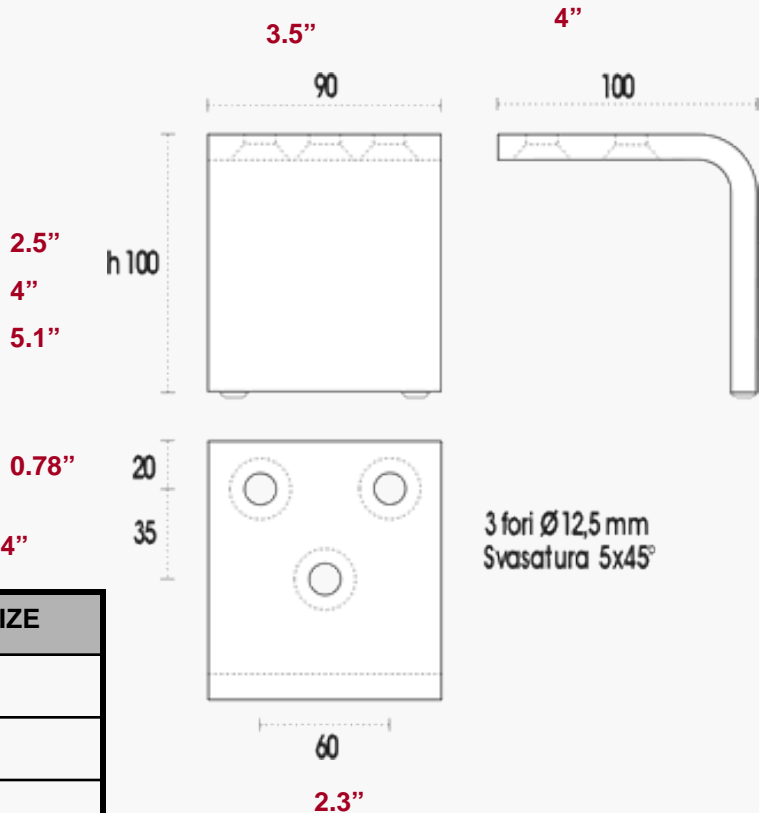

9010 SPIGOLO

PART #	MATERIAL	FINISH	HEIGHT	PACK SIZE
20A9010L060S	ALUMINUM	POLISH	2.35" (60mm)	24PCS
20A9010L100S	ALUMINUM	POLISH	4.0" (100mm)	24PCS
20A9010S100S	ALUMINUM	MATTE	4.0" (100mm)	24PCS
20A9010L130S	ALUMINUM	POLISH	5.1" (130mm)	24PCS
20A9010S130S	ALUMINUM	MATTE	5.1" (130mm)	24PCS

LEGEND
 80 = measurement in millimeters
 4" = measurement in inches