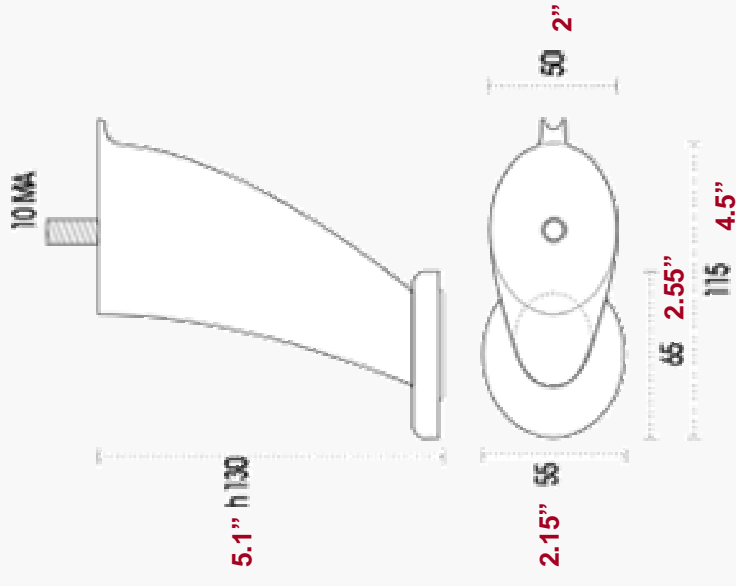

BANANA

PART #	MATERIAL	FINISH	HEIGHT	PACK SIZE
20ABANL130S	ALUMINUM	POLISH	5.1" (130mm)	48PCS
20ABANO130S	ALUMINUM	MATTE	5.1" (130mm)	48PCS

LEGEND

80 = measurement in millimeters

4" = measurement in inches