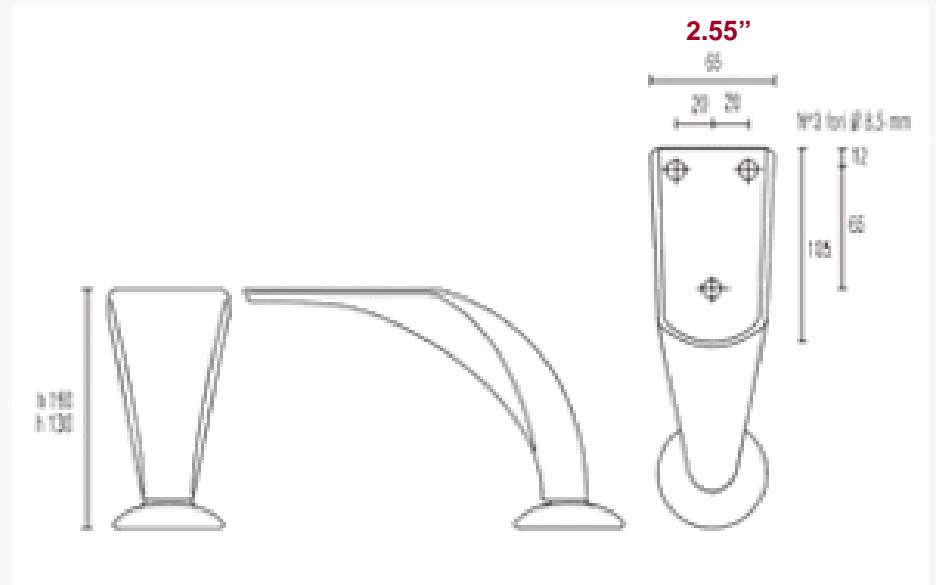

BELLO

5.1"
6.3"

PART #	MATERIAL	FINISH	HEIGHT	PACK SIZE
20ABELL130S	ALUMINUM	POLISH	5.1" (130mm)	48PCS
20ABELO130S	ALUMINUM	MATTE	5.1" (130mm)	48PCS
20ABELL160S	ALUMINUM	POLISH	6.3" (160mm)	48PCS
20ABELL160S	ALUMINUM	MATTE	6.3" (160mm)	48PCS

LEGEND

80 = measurement in millimeters

4" = measurement in inches