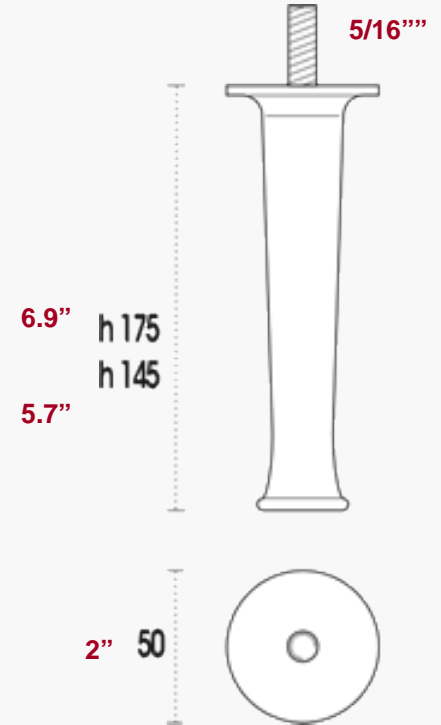

BIG GEORGE

PART #	MATERIAL	FINISH	HEIGHT	PACK SIZE
20A2013O145	ALUMINUM	MATTE	5.7" (145mm)	48PCS
20A2013O175	ALUMINUM	MATTE	6.9" (175mm)	48PCS

LEGEND

80 = measurement in millimeters

4" = measurement in inches