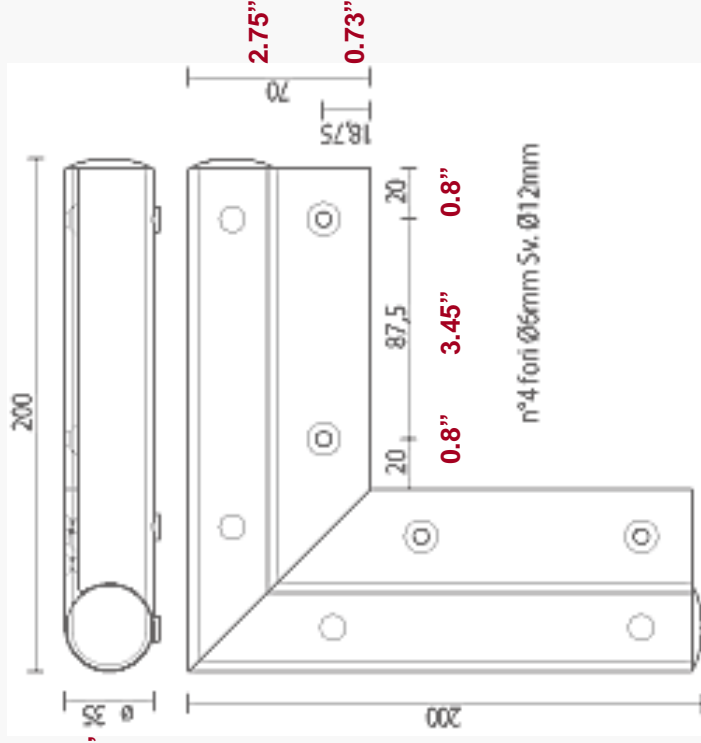

DEGAS

1.37"

7.9"

PART #	MATERIAL	FINISH	HEIGHT	PACK SIZE
20ADEGL200S	ALUMINUM	POLISH	1.37" (35mm)	48PCS
20ADEGO200S	ALUMINUM	MATTE	1.37" (35mm)	48PCS

LEGEND

80 = measurement in millimeters

4" = measurement in inches