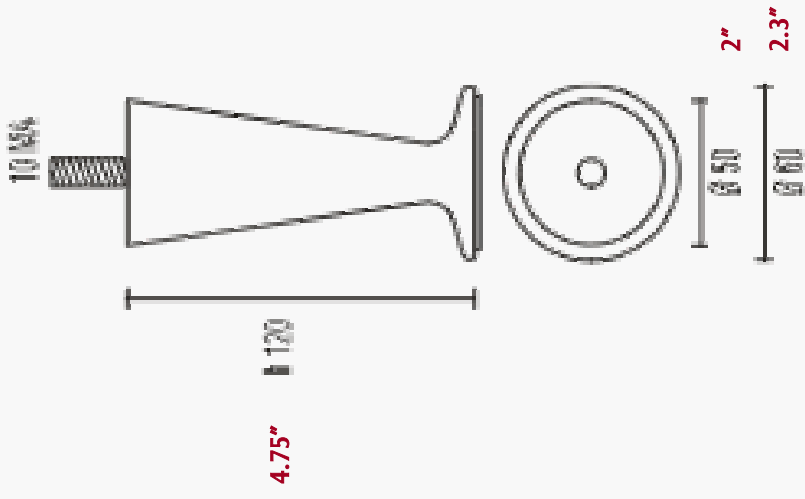

ERIKA

LEGEND

80 = measurement in millimeters

4" = measurement in inches

PART #	MATERIAL	FINISH	HEIGHT	PACK SIZE
20AERIL120S	ALUMINUM	POLISH	4.75" (120mm)	48PCS
20AERIO120S	ALUMINUM	MATTE	4.75" (120mm)	48PCS