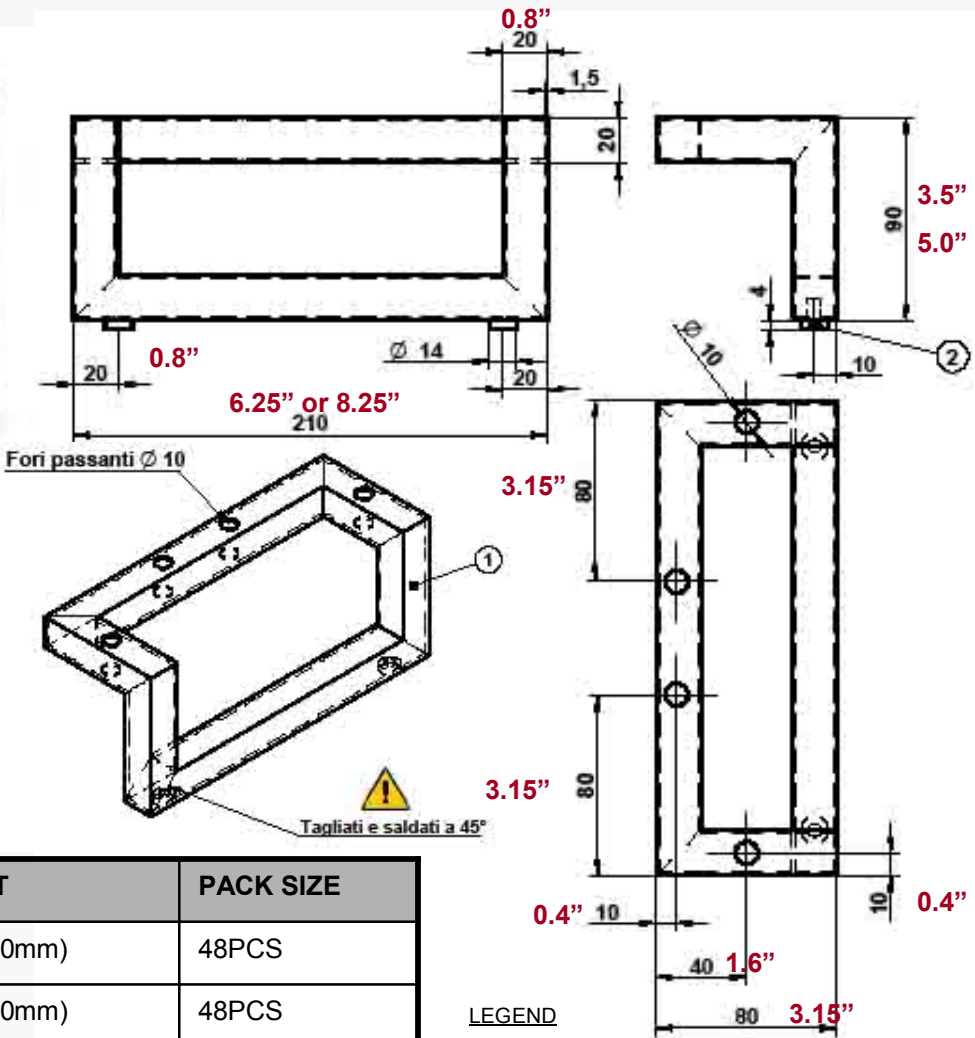

# GARDEN

**LEGEND**

80 = measurement in millimeters  
 4" = measurement in inches

PART #	MATERIAL	FINISH	HEIGHT	PACK SIZE
20FGARC160S	IRON	POLISH	3.50" (90mm)	48PCS
20FGARC210S	IRON	POLISH	3.50" (90mm)	48PCS
20FGARC210S-127	IRON	POLISH	5.00" (127mm)	48PCS