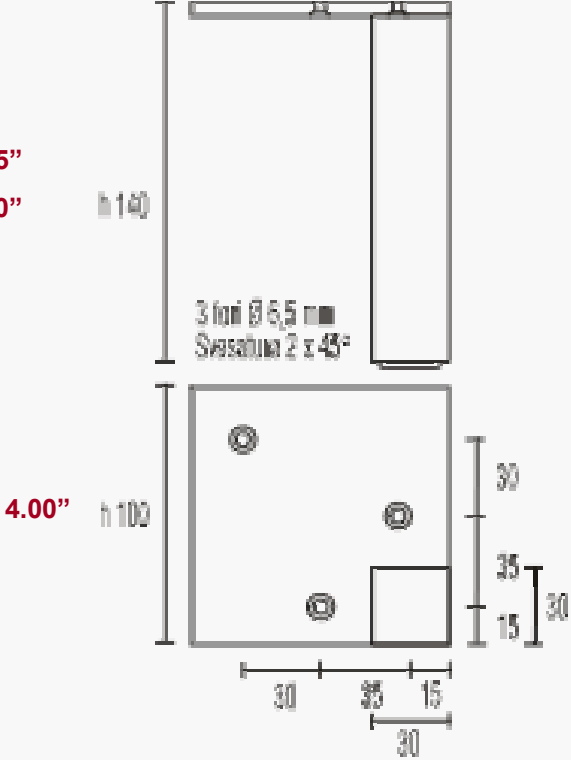

GEMELLO

6.75"

7.10"

4.00"

1.2"

1.4"

0.6"

PART #	MATERIAL	FINISH	HEIGHT	PACK SIZE
20AGEML170	ALUMINUM	POLISH	6.75" (170mm)	24PCS
20AGEMO180	ALUMINUM	MATTE	7.10" (180mm)	24PCS

LEGEND

80 = measurement in millimeters

4" = measurement in inches

* Alternate heights available for minimum order quantity.