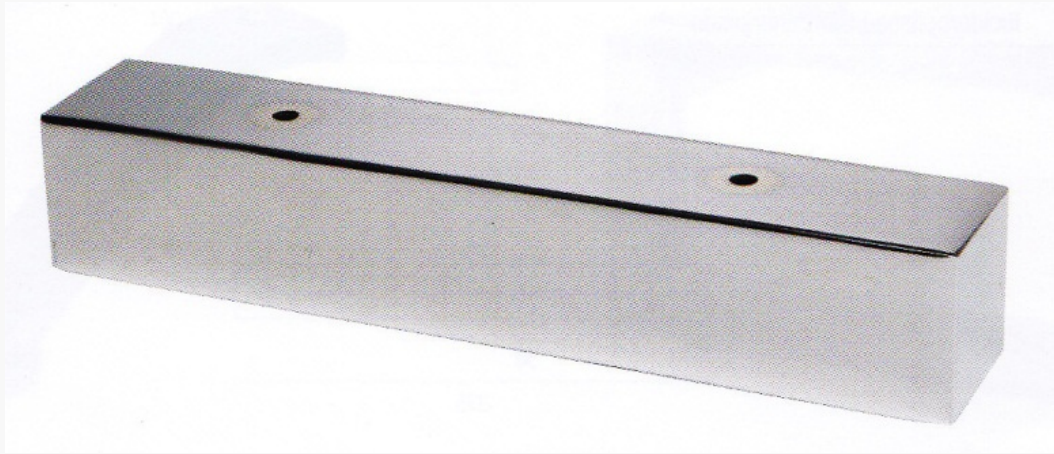

# HADES

PART #	MATERIAL	FINISH	HEIGHT	LENGTH	PACK SIZE
20FHADC220Z	IRON	CHROME	1.57" (40mm)	8.66" (220mm)	48PCS

LEGEND

80 = measurement in millimeters

4" = measurement in inches