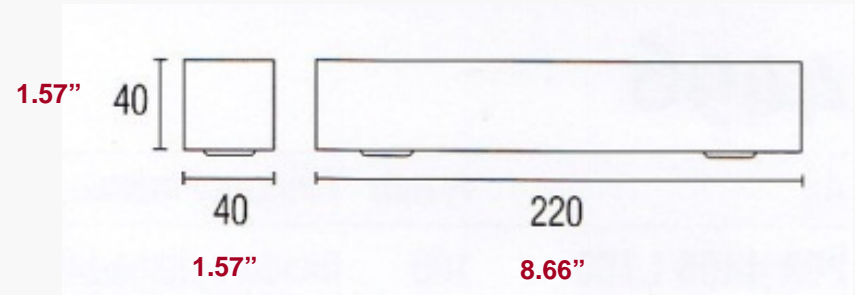

# HADES

PART #	MATERIAL	FINISH	HEIGHT	LENGTH	PACK SIZE
20FHADC220Z	IRON	CHROME	1.57" (40mm)	8.66" (220mm)	48PCS

LEGEND

80 = measurement in millimeters

4" = measurement in inches