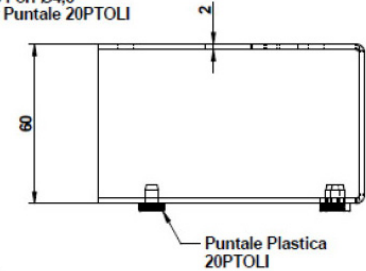

LONG ISLAND

2.35"

N°3 Fori Ø4,8
per Puntale 20PTOLI

1"

4"

LEGEND

80 = measurement in millimeters

4" = measurement in inches

PART #	MATERIAL	FINISH	HEIGHT	PACK SIZE
20FLONC100S	IRON	POLISH	2.35" (60MM)	48PCS