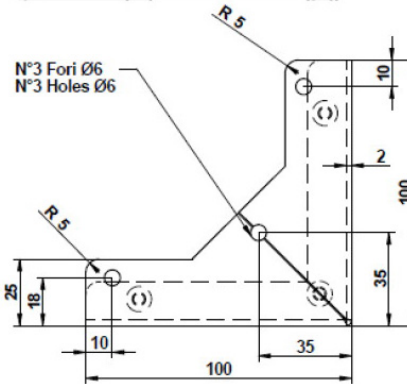

LONG ISLAND

2.35"

N°3 Fori Ø4,8
per Puntale 20PTOLI

1"

4"

LEGEND

80 = measurement in millimeters

4" = measurement in inches

PART #	MATERIAL	FINISH	HEIGHT	PACK SIZE
20FLONC100S	IRON	POLISH	2.35" (60MM)	48PCS