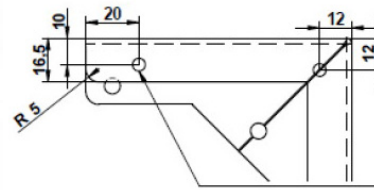

LONG ISLAND

2.35"

N°3 Fori Ø4,8
per Puntale 20PTOLI

1"

4"

LEGEND

80 = measurement in millimeters

4" = measurement in inches

PART #	MATERIAL	FINISH	HEIGHT	PACK SIZE
20FLONC100S	IRON	POLISH	2.35" (60MM)	48PCS