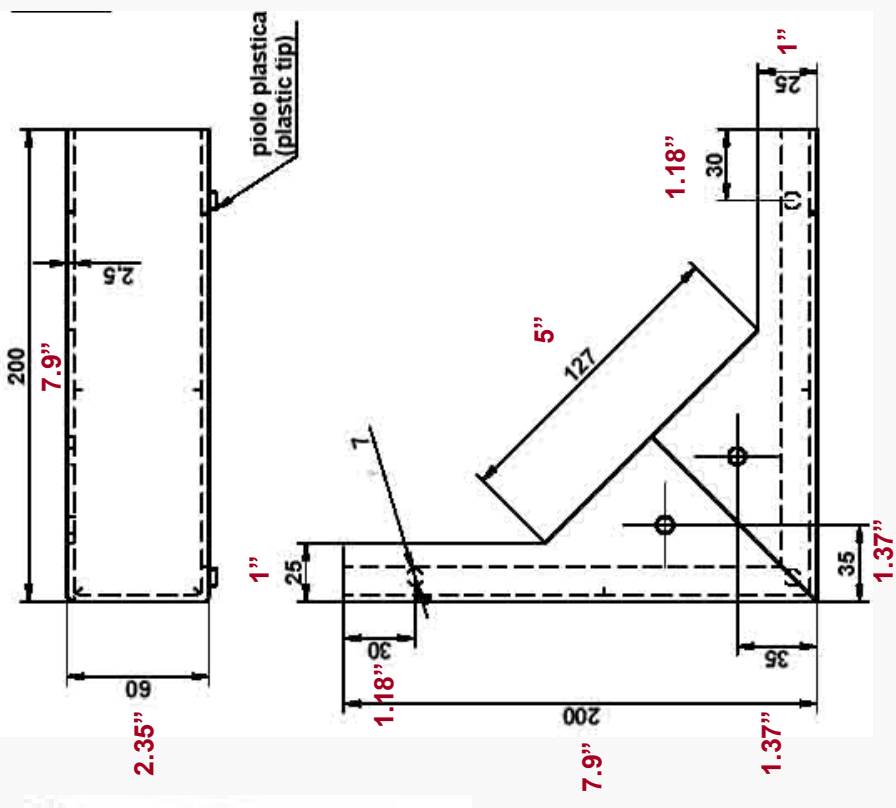

# LONG ISLAND

PART #	MATERIAL	FINISH	HEIGHT	PACK SIZE
20FLONC200S	IRON	POLISH	2.35" (60mm)	24PCS

**LEGEND**

80 = measurement in millimeters

4" = measurement in inches