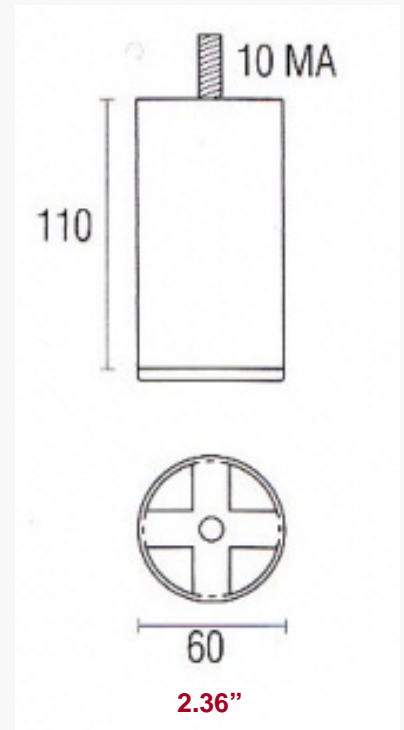

LUMINOSO

4.33"

PART #	MATERIAL	FINISH	HEIGHT	PACK SIZE
20FLUMC110S	METAL	CHROME	4.3" (105mm)	48PCS

LEGEND

80 = measurement in millimeters

4" = measurement in inches

LUMINOSO

PART #	MATERIAL	FINISH	HEIGHT	PACK SIZE
20FLUMC110S	METAL	CHROME	4.3" (105mm)	48PCS

LEGEND

80 = measurement in millimeters

4" = measurement in inches