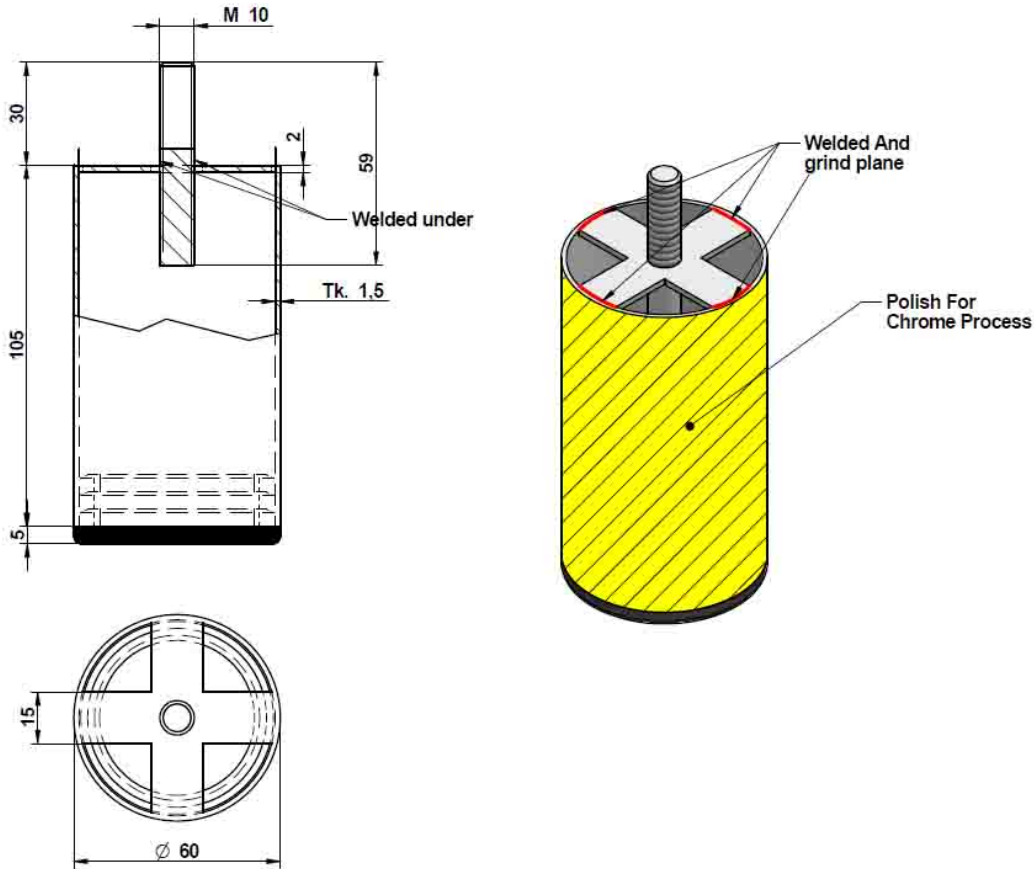

LUMINOSO

4.33"

PART #	MATERIAL	FINISH	HEIGHT	PACK SIZE
20FLUMC110S	METAL	CHROME	4.3" (105mm)	48PCS

LEGEND

80 = measurement in millimeters

4" = measurement in inches

LUMINOSO

PART #	MATERIAL	FINISH	HEIGHT	PACK SIZE
20FLUMC110S	METAL	CHROME	4.3" (105mm)	48PCS

LEGEND

80 = measurement in millimeters

4" = measurement in inches