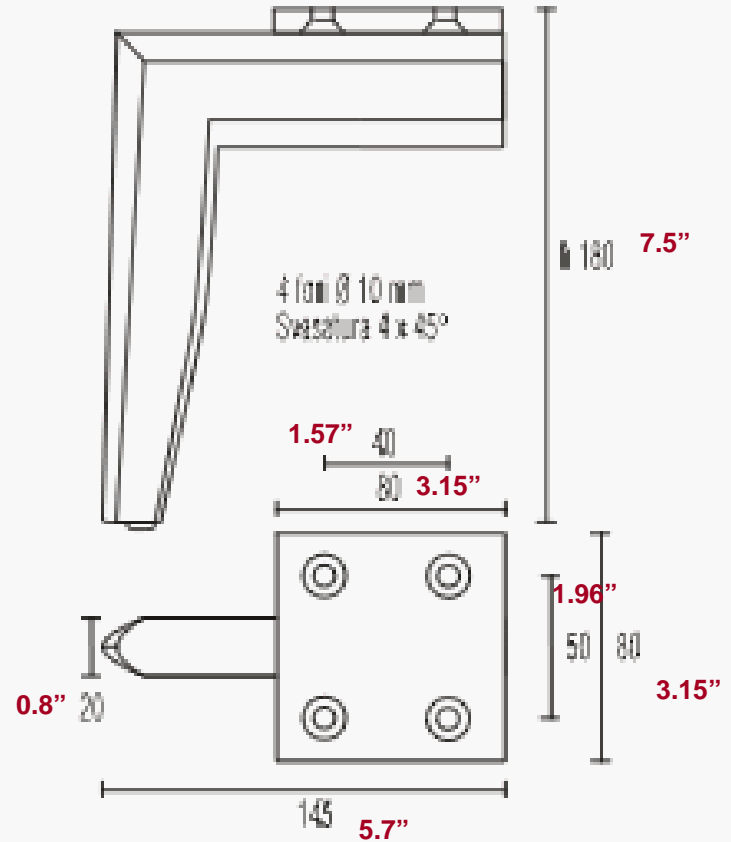

Plate welded to leg in addition to screw connection

PART #	MATERIAL	FINISH	HEIGHT	PACK SIZE
20AMAGL190	ALUMINUM	POLISH	7.50" (190mm)	24PCS
20AMAGO190	ALUMINUM	MATTE	7.50" (190mm)	24PCS

LEGEND

80 = measurement in millimeters

4" = measurement in inches