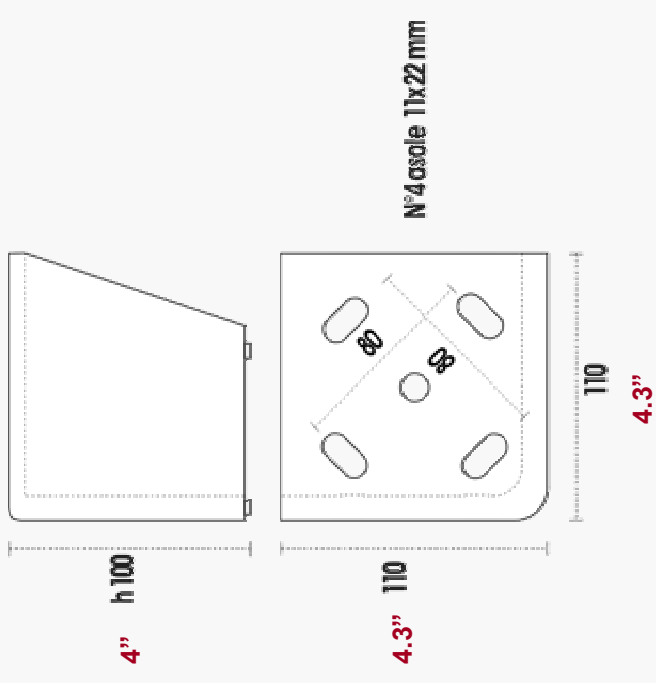

MASCHERA

LEGEND

80 = measurement in millimeters

4" = measurement in inches

PART #	MATERIAL	FINISH	HEIGHT	PACK SIZE
20AMASL100S	ALUMINUM	POLISH	4.00" (100mm)	24PCS
20AMASS100S	ALUMINUM	MATTE	4.00" (100mm)	24PCS