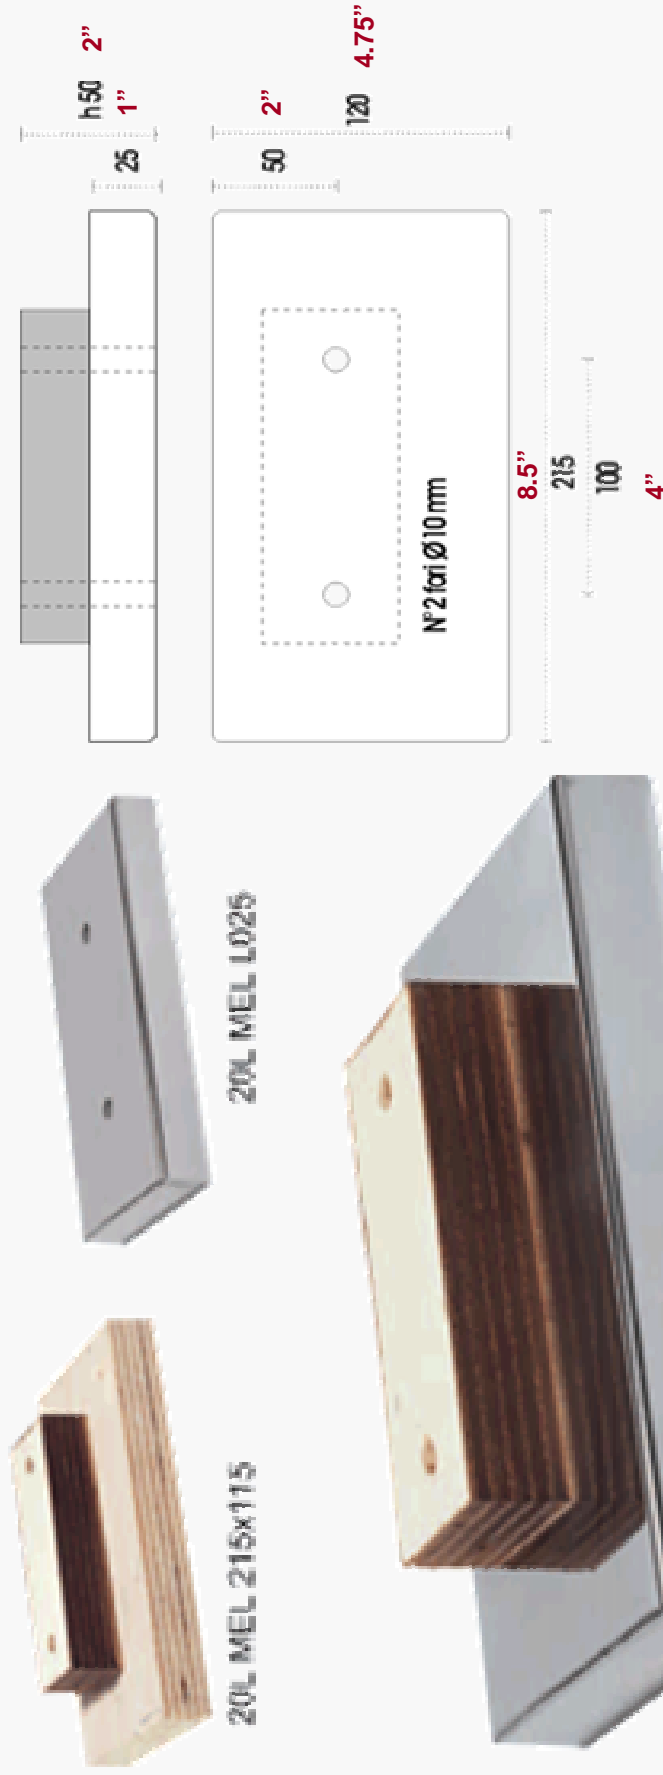

MELVIN

PART #	MATERIAL	FINISH	HEIGHT	PACK SIZE
20LMELLO25S	ALUMINUM	POLISH	1.0" (25mm)	48PCS
20LMEL215X115	WOOD	WENGHE		48PCS

LEGEND

80 = measurement in millimeters

4" = measurement in inches