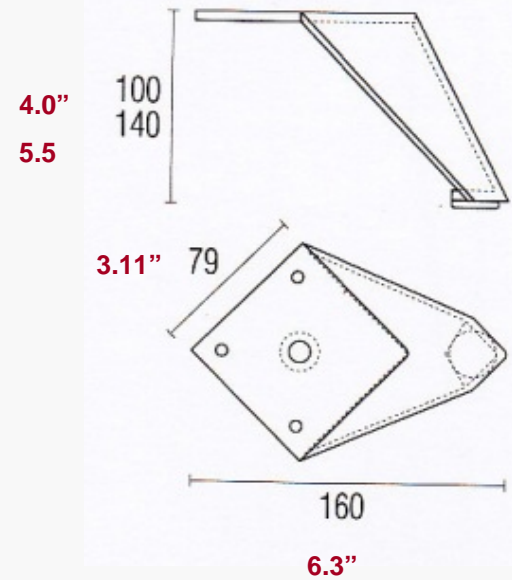

NEO

PART #	MATERIAL	FINISH	HEIGHT	PACK SIZE
20FNEOC100S	METAL	CHROME	4.0" (100mm)	24PCS
20FNEOC140S	METAL	CHROME	5.5" (140mm)	24PCS

LEGEND

80 = measurement in millimeters

4" = measurement in inches