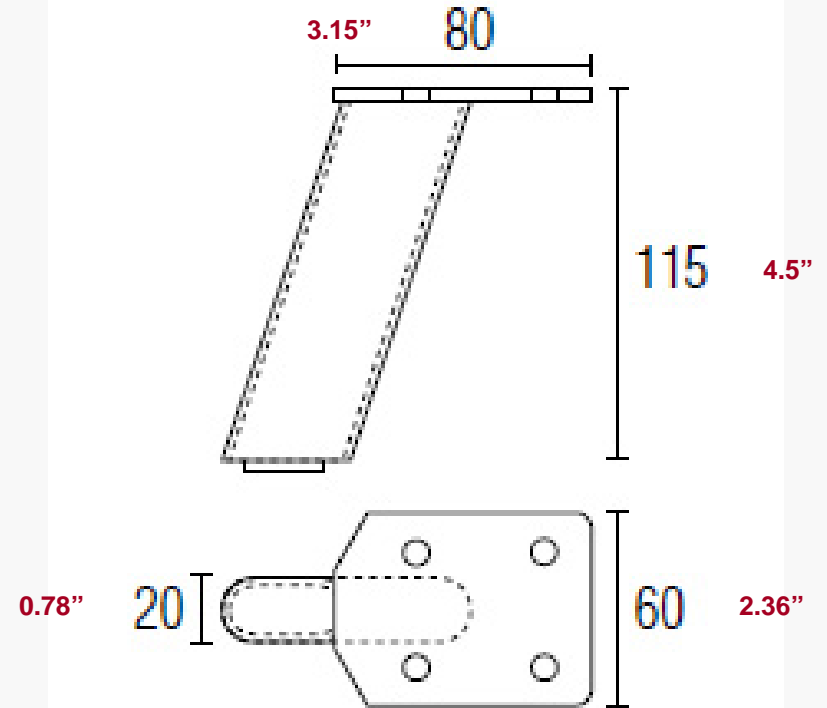

PACIFICO

PART #	MATERIAL	FINISH	HEIGHT	PACK SIZE
20FPACC110S	IRON	CHROME	4.3" (110mm)	48PCS

LEGEND

80 = measurement in millimeters

4" = measurement in inches