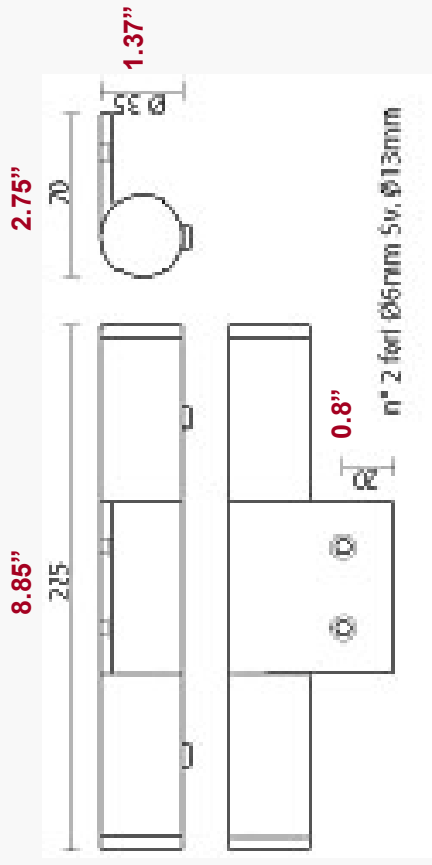

PARENTESI

LEGEND

80 = measurement in millimeters

4" = measurement in inches

PART #	MATERIAL	FINISH	HEIGHT	PACK SIZE
20ALPARL225S	ALUMINUM	POLISH	1.37" (35mm)	24PCS