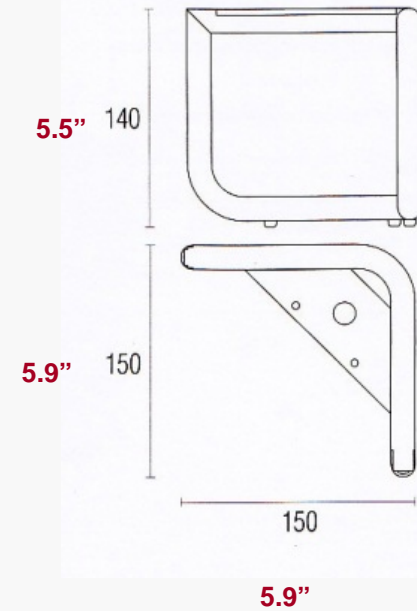

PLUGIN

PART #	MATERIAL	FINISH	HEIGHT	PACK SIZE
20FPLUC140S	IRON TUBE	CHROME	5.5" (140MM)	24PCS

LEGEND

80 = measurement in millimeters

4" = measurement in inches