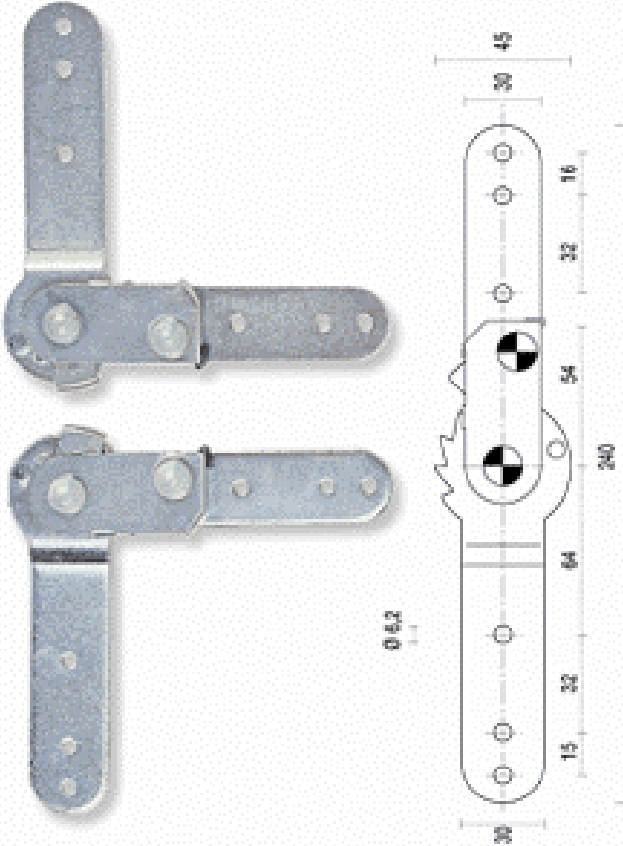

RATCHET 115

PART #	MATERIAL	FINISH	DESCRIPTION	PACK SIZE
09114G	METAL	n/a	2 positions from 45° to 0°, release at opposite 45°	25 pairs
09115G	METAL	n/a	4 positions from 90° to 0°, release at opposite 45°	25 pairs
091151232	METAL	n/a	2 positions from 0° to 45°, release at 90°	25 pairs
091151233	METAL	n/a	3 positions from 0° to 67.5°, release at 110°	25 pairs
091151234	METAL	n/a	4 positions from 0° to 90°, release at 130°	25 pairs