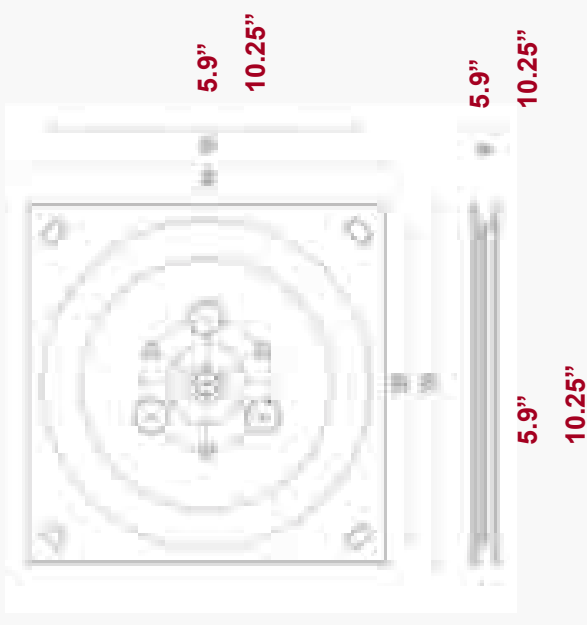

# REVOLVING PLATE

PART #	DESCRIPTION	SIZE	THICKNESS	COLOUR	PACK SIZE
09116	Revolving Plate	5.9" square (150mm)	0.4" (10mm)	Metallic	25PCS
09116GOYA	Revolving Plate	10.25" square (260mm)	0.9" (23mm)	Black Lacquer	25PCS