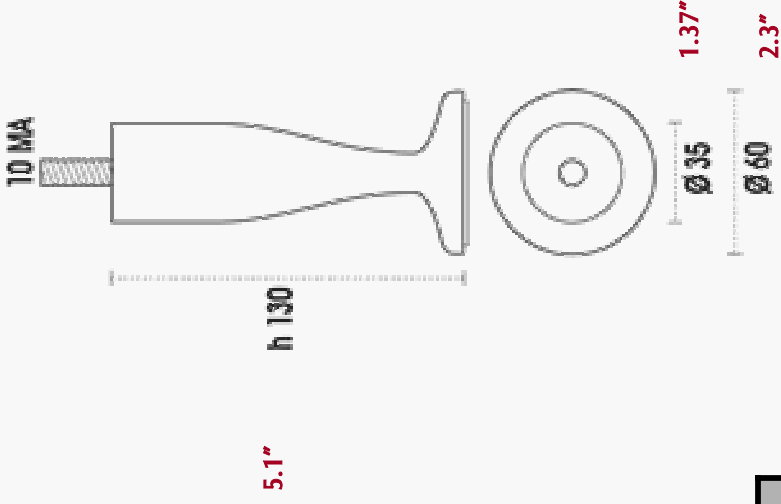

# STELLA

*Available with 5/16" bolt*

PART #	MATERIAL	FINISH	HEIGHT	PACK SIZE
20ASTELL130S516	ALUMINIUM	POLISH	5.10" (130mm)	48PCS
20ASTELO130S516	ALUMINIUM	MATTE	5.10" (130mm)	48PCS

LEGEND

80 = measurement in millimeters

4" = measurement in inches