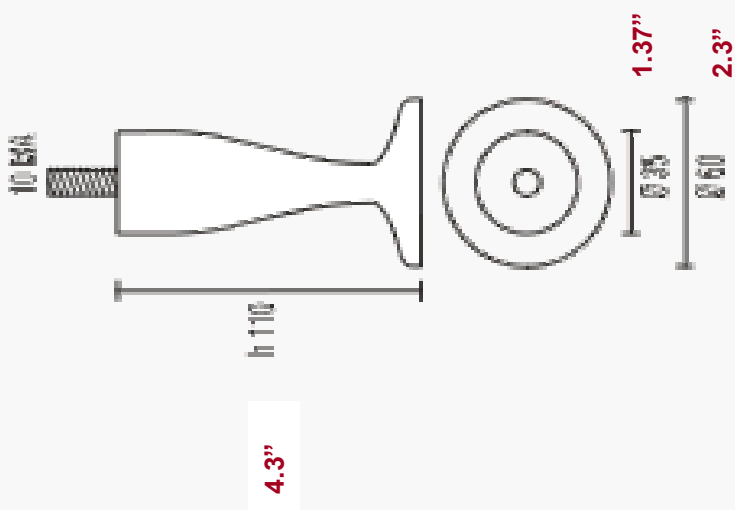

STELLINA

4.3"

h 110

1.37"

2.3"

LEGEND

80 = measurement in millimeters

4" = measurement in inches

PART #	MATERIAL	FINISH	HEIGHT	PACK SIZE
20ASTELL110S	ALUMINUM	POLISH	4.30" (110mm)	48PCS
20ASTELO110S	ALUMINUM	MATTE	4.30" (110mm)	48PCS