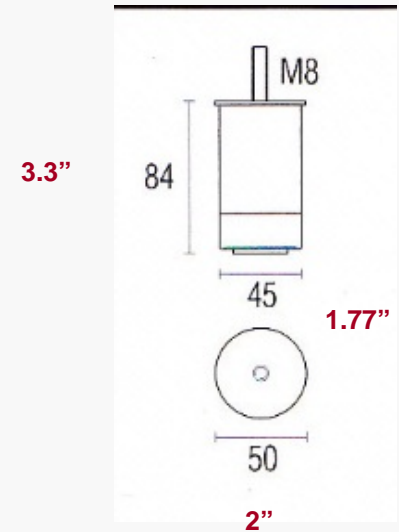

# WORLD

PART #	MATERIAL	FINISH	HEIGHT	PACK SIZE
20AWORL080S	ALUMINUM	POLISH	3.25" (80mm)	48PCS

#### LEGEND

80 = measurement in millimeters

4" = measurement in inches