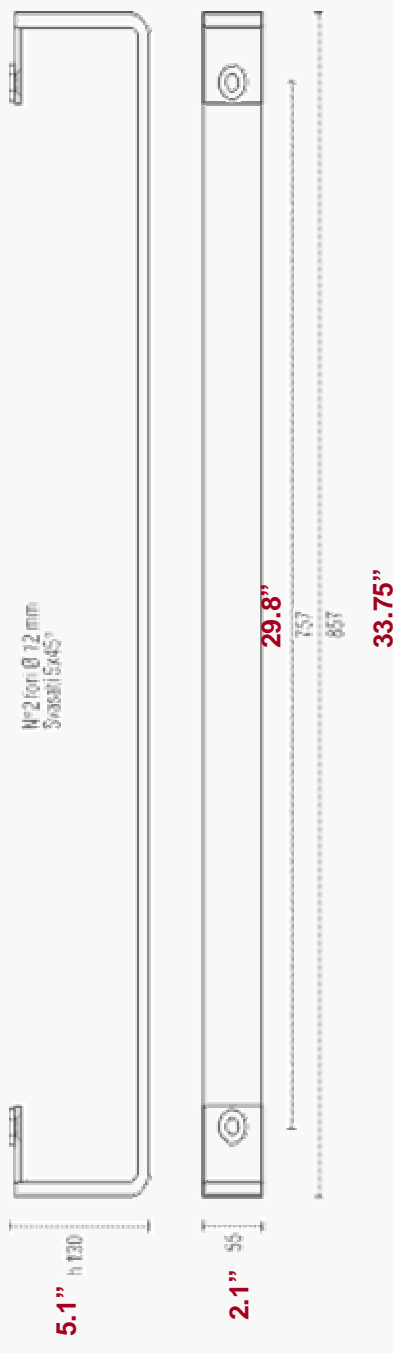

2225 BASE

PART #	MATERIAL	FINISH	HEIGHT	PACK SIZE
20A902225L130S	ALUMINIUM	POLISH	5.1" (130mm)	8PCS

LEGEND

80 = measurement in millimeters

4" = measurement in inches