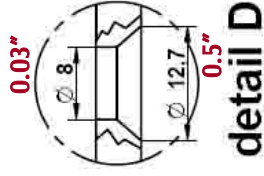

# BASE CROSS

\* Base and plate sold separately.

## LEGEND

**80** = measurement in millimeters

**4"** = measurement in inches

PART #	MATERIAL	FINISH	HEIGHT	DIAMETER	PACK SIZE
23BFCROC690G	IRON	CHROME	8" (200mm)	35.5" (900mm)	1PC
23BFCROC690G-PL	IRON	BLACK	8.5" x 8.5" (220mm)		1PC

# BASE CROSS - PLATE

**section B-B**

**detail D**

**detail C**

**LEGEND**

80 = measurement in millimeters

4" = measurement in inches