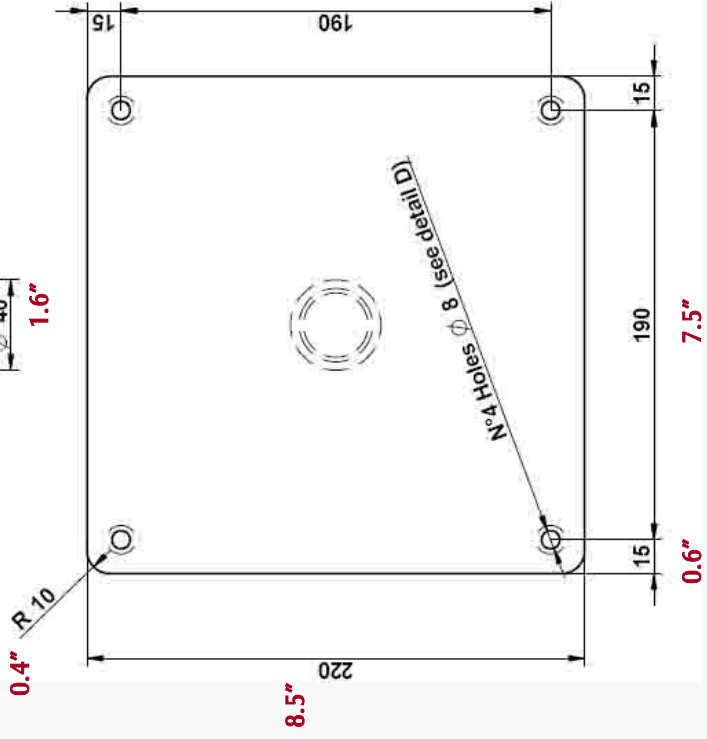

# BASE CROSS

\* Base and plate sold separately.

## LEGEND

**80** = measurement in millimeters

**4"** = measurement in inches

PART #	MATERIAL	FINISH	HEIGHT	DIAMETER	PACK SIZE
23BFCROC690G	IRON	CHROME	8" (200mm)	35.5" (900mm)	1PC
23BFCROC690G-PL	IRON	BLACK	8.5" x 8.5" (220mm)		1PC

# BASE CROSS - PLATE

**section B-B**

**detail D**

**detail C**

**LEGEND**

80 = measurement in millimeters

4" = measurement in inches