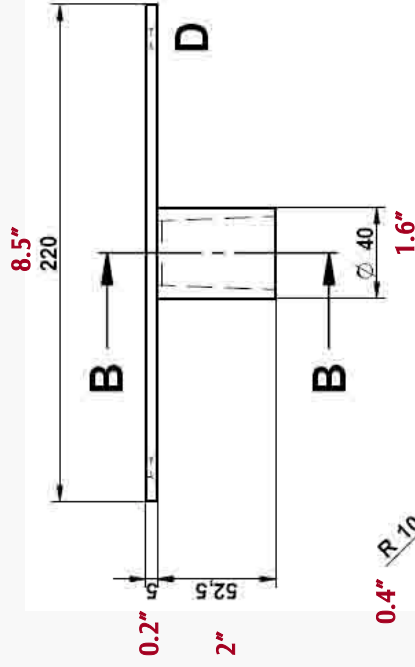

# BASE CROSS

\* Base and plate sold separately.

## LEGEND

**80** = measurement in millimeters

**4"** = measurement in inches

PART #	MATERIAL	FINISH	HEIGHT	DIAMETER	PACK SIZE
23BFCROC690G	IRON	CHROME	8" (200mm)	35.5" (900mm)	1PC
23BFCROC690G-PL	IRON	BLACK	8.5" x 8.5" (220mm)		1PC

# BASE CROSS - PLATE

**section B-B**

**detail D**

**detail C**

**LEGEND**

80 = measurement in millimeters

4" = measurement in inches