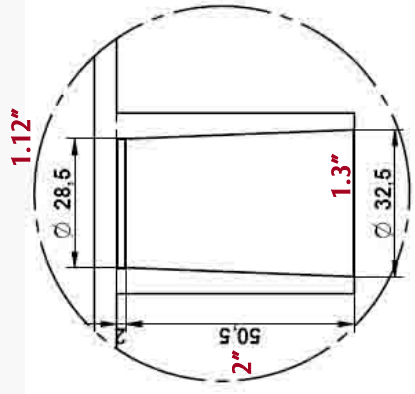

# BASE CROSS

\* Base and plate sold separately.

## LEGEND

**80** = measurement in millimeters

**4"** = measurement in inches

PART #	MATERIAL	FINISH	HEIGHT	DIAMETER	PACK SIZE
23BFCROC690G	IRON	CHROME	8" (200mm)	35.5" (900mm)	1PC
23BFCROC690G-PL	IRON	BLACK	8.5" x 8.5" (220mm)		1PC

# BASE CROSS - PLATE

**section B-B**

**detail D**

**detail C**

**LEGEND**

80 = measurement in millimeters

4" = measurement in inches