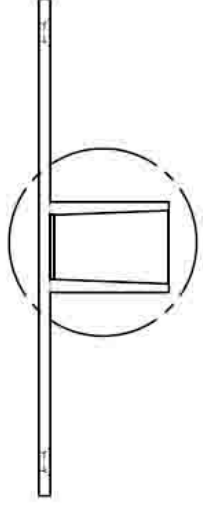

# BASE CROSS

\* Base and plate sold separately.

## LEGEND

**80** = measurement in millimeters

**4"** = measurement in inches

PART #	MATERIAL	FINISH	HEIGHT	DIAMETER	PACK SIZE
23BFCROC690G	IRON	CHROME	8" (200mm)	35.5" (900mm)	1PC
23BFCROC690G-PL	IRON	BLACK	8.5" x 8.5" (220mm)		1PC

# BASE CROSS - PLATE

**section B-B**

**detail D**

**detail C**

**LEGEND**

80 = measurement in millimeters

4" = measurement in inches