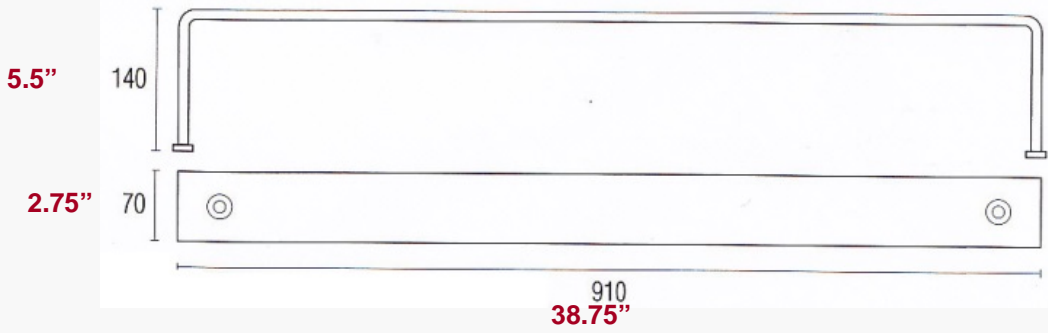

STROMBO BASE

PART #	MATERIAL	FINISH	HEIGHT	PACK SIZE
22A90STRL910S	ALUMINUM	POLISH	5.5" (140mm)	8PCS

LEGEND

80 = measurement in millimeters

4" = measurement in inches